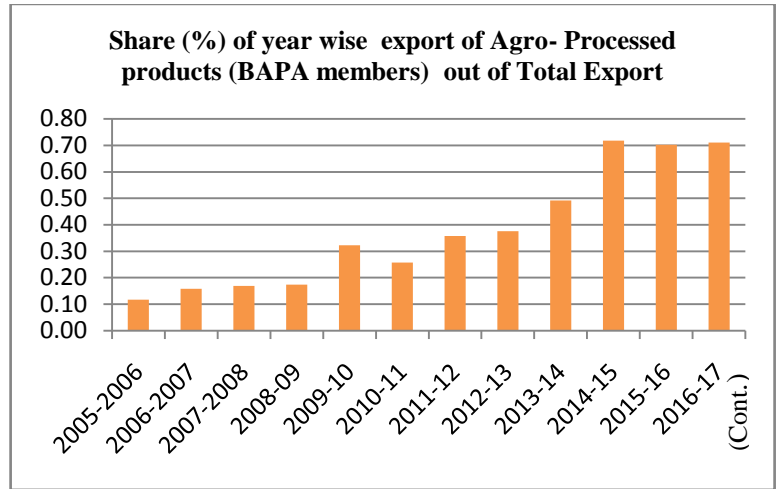

Bangladesh Agro-Processors' Association (BAPA)

BAPA is the Bangladeshi national level agro-processors' association which includes manufactures, exporters & importers of agro processing products.

Source: BAPA

Source: EPB & BAPA

Activities of BAPA

1. BAPA is the apex body of all food processing industries in Bangladesh.
2. It has total 273 members who are exporting 142 countries.
3. BAPA as a non-profitable Trade Organization with a view to develop, support and promote all out activities.
4. It conducts skill development training program, seminar, workshop & FoodPro Fair to ensure production, packaging, quality, maintenance & food safety for its members in food processing sector.
5. It's main purpose is to develop SME, value chain management.
6. Few BAPA members ensure buy-back guarantee for the farmers produces.
7. We conduct contract farmers training program.
8. For SME development collaboration with International bodies like Embassy, Chamber of Commerce & Industry to explore in international market.
9. To undertake projects with EU, HELVETAS, ADB, SDC, SEIP & Govt. and to provide facilitation services to all stakeholders in planning implementation and evaluation of development projects.
10. Major lessons learned from the CD projects is to promote innovation that meet the needs of small farmers, SME agri-business & consumers.
11. BAPA requires regional training center for its member's of food skills development in different occupation and wants to introduce central database which will help farmers to get updated information on production and processing.