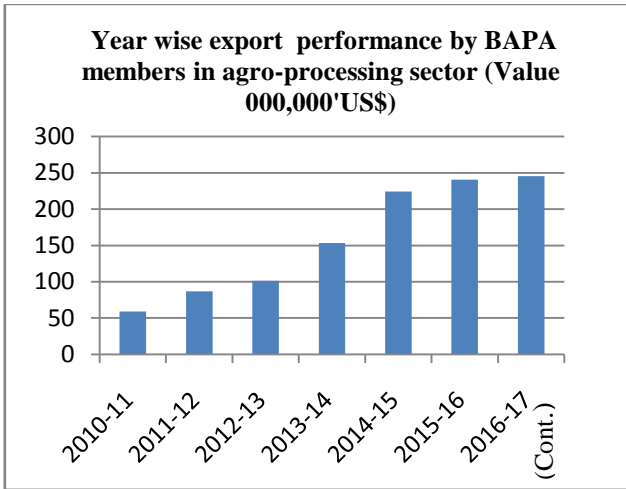

Bangladesh Agro-Processors' Association (BAPA)

BAPA is the Bangladeshi national level agro-processors' association which includes manufactures, exporters & importers of agro processing products.

Source: BAPA

Source: EPB & BAPA

Activities of BAPA

1. BAPA is the apex body of all food processing industries in Bangladesh.
2. It has total 273 members who are exporting 142 countries.
3. BAPA as a non-profitable Trade Organization with a view to develop, support and promote all out activities.
4. It conducts skill development training program, seminar, workshop & FoodPro Fair to ensure production, packaging, quality, maintenance & food safety for its members in food processing sector.
5. It's main purpose is to develop SME, value chain management.
6. Few BAPA members ensure buy-back guarantee for the farmers produces.
7. We conduct contract farmers training program.
8. For SME development collaboration with International bodies like Embassy, Chamber of Commerce & Industry to explore in international market.
9. To undertake projects with EU, HELVETAS, ADB, SDC, SEIP & Govt. and to provide facilitation services to all stakeholders in planning implementation and evaluation of development projects.
10. Major lessons learned from the CD projects is to promote innovation that meet the needs of small farmers, SME agri-business & consumers.
11. BAPA requires regional training center for its member's of food skills development in different occupation and wants to introduce central database which will help farmers to get updated information on production and processing.